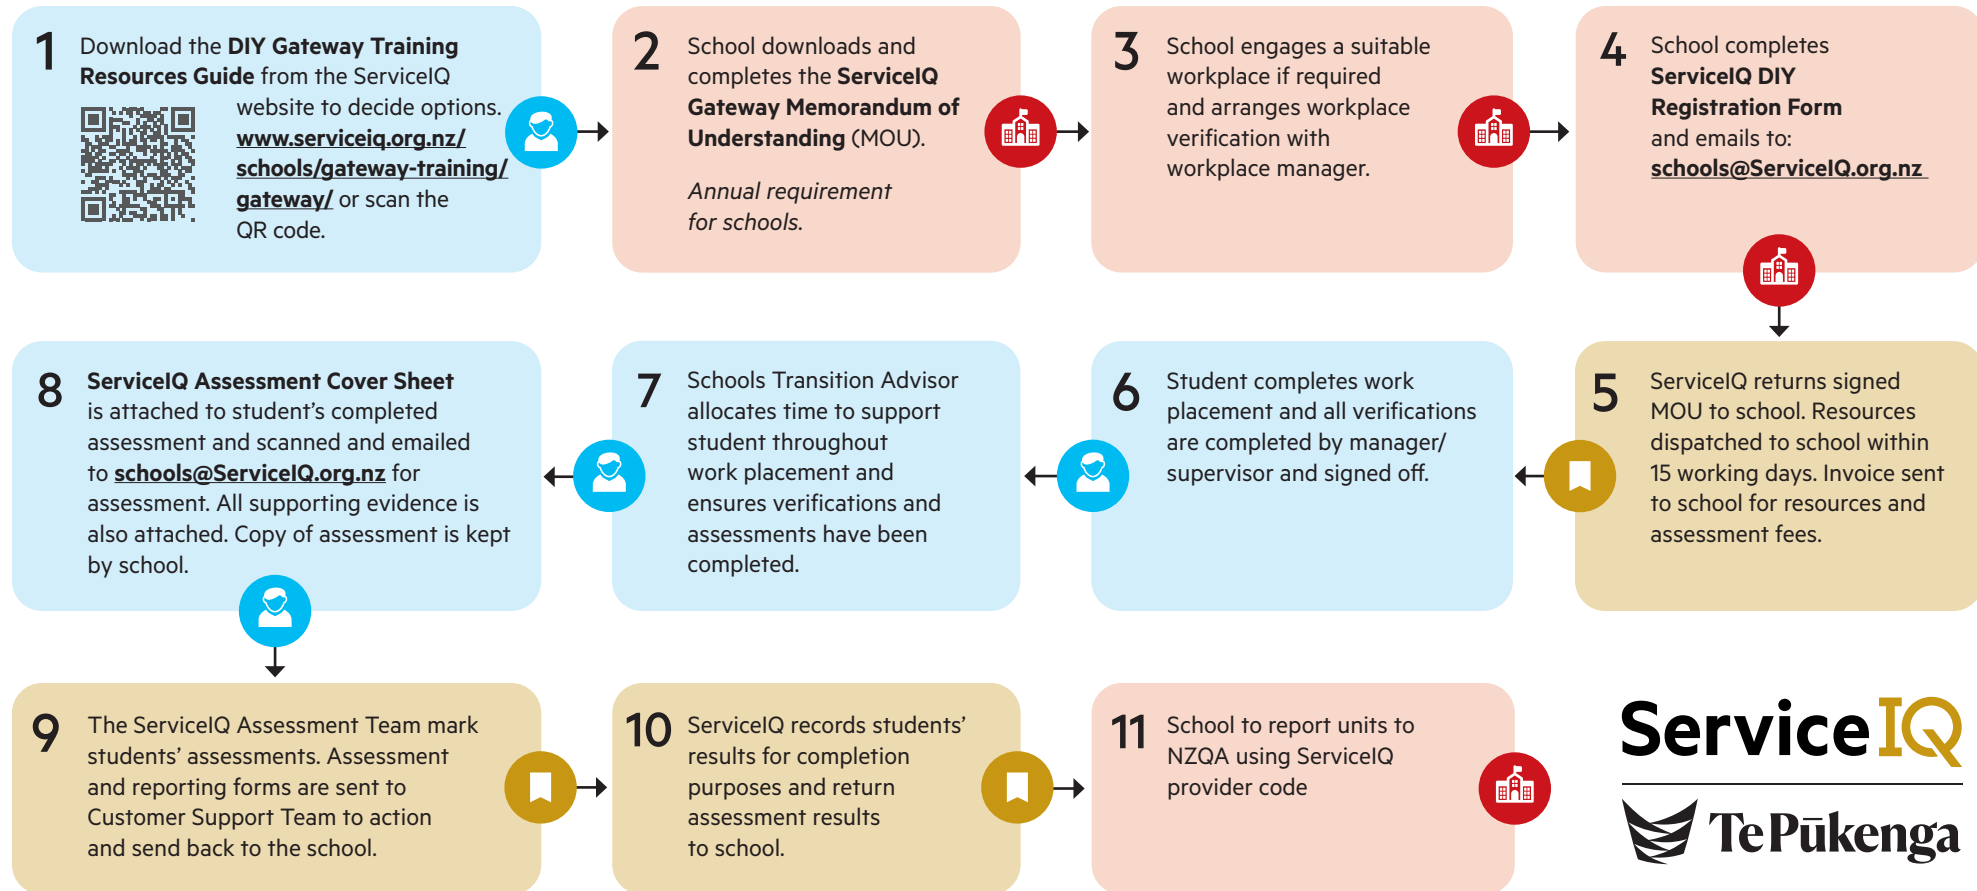

DIY ServiceIQ Gateway Programmes

Create your own Gateway with our products

Documents mentioned in this diagram are available here:
www.serviceiq.org.nz/schools/gateway-training/gateway/