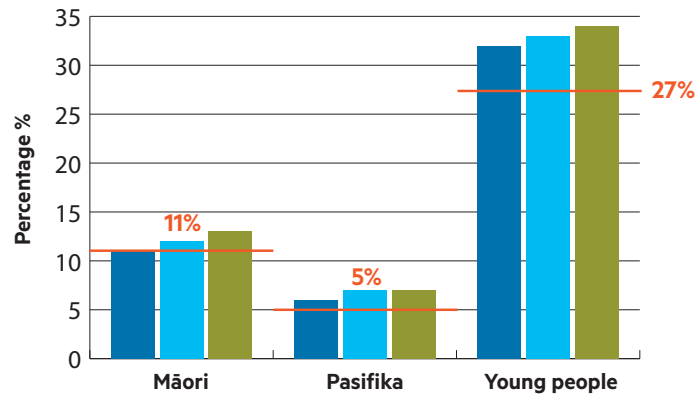

Māori and Pasifika Achievement 2016–2018

Participation

— Target % 2016 2017 2018

Trainees by Ethnicity and Age at Level 4+ by Total Trainees

Credit Achievement

— Target % 2016 2017 2018

All Trainees – All Levels

Trainees at Level 4+

Programme Completion

— Target % 2016 2017 2018

All Trainees – All Levels

Trainees at Level 4+

Note: Trainees includes Trainees and Apprentices.