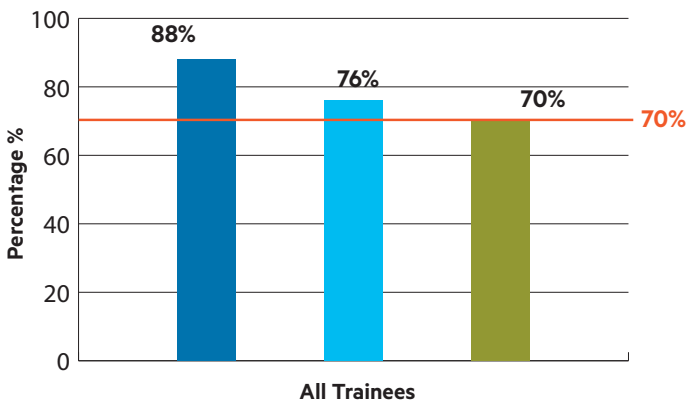

Māori and Pasifika Achievement 2016–2018

Participation

— Target % 2016 2017 2018

Trainees by Ethnicity and Age at Level 4+ by Total Trainees

Credit Achievement

— Target % 2016 2017 2018

All Trainees – All Levels

Trainees at Level 4+

Programme Completion

— Target % 2016 2017 2018

All Trainees – All Levels

Trainees at Level 4+

Note: Trainees includes Trainees and Apprentices.