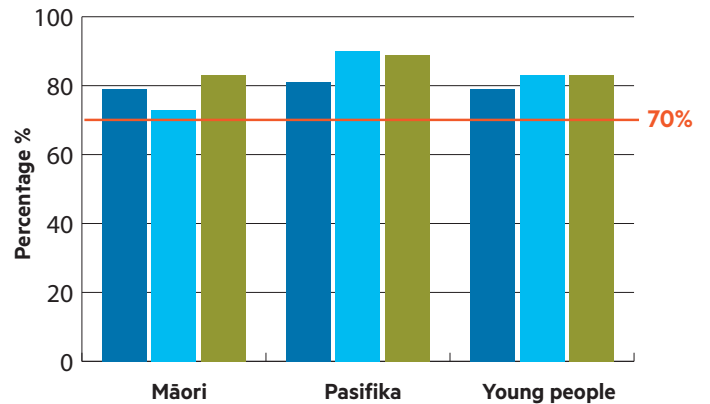

Māori and Pasifika Achievement 2016–2018

Participation

— Target % 2016 2017 2018

Trainees by Ethnicity and Age at Level 4+ by Total Trainees

Credit Achievement

— Target % 2016 2017 2018

All Trainees – All Levels

Trainees at Level 4+

Programme Completion

— Target % 2016 2017 2018

All Trainees – All Levels

Trainees at Level 4+

Note: Trainees includes Trainees and Apprentices.