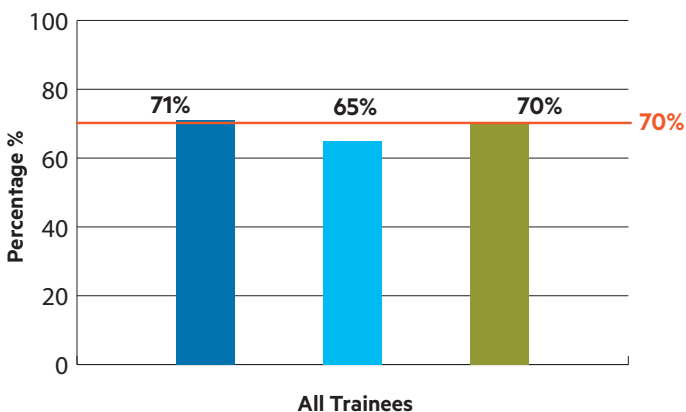

Māori and Pasifika Achievement 2016–2018

Participation

— Target % 2016 2017 2018

Trainees by Ethnicity and Age at Level 4+ by Total Trainees

Credit Achievement

— Target % 2016 2017 2018

All Trainees – All Levels

Trainees at Level 4+

Programme Completion

— Target % 2016 2017 2018

All Trainees – All Levels

Trainees at Level 4+

Note: Trainees includes Trainees and Apprentices.